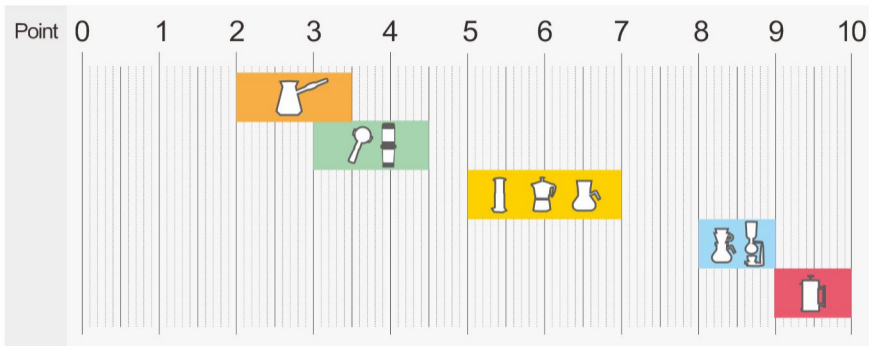

K-Pro/K-Max/K-Plus Grind Setting Reference

Each of the ten clicks between each whole number allows for extremely fine adjustment of the grind.

 Turkish  Espresso  AeroPress/Moka-Pot/
Drip Coffee Maker  Siphon/
Pour Over  French Press